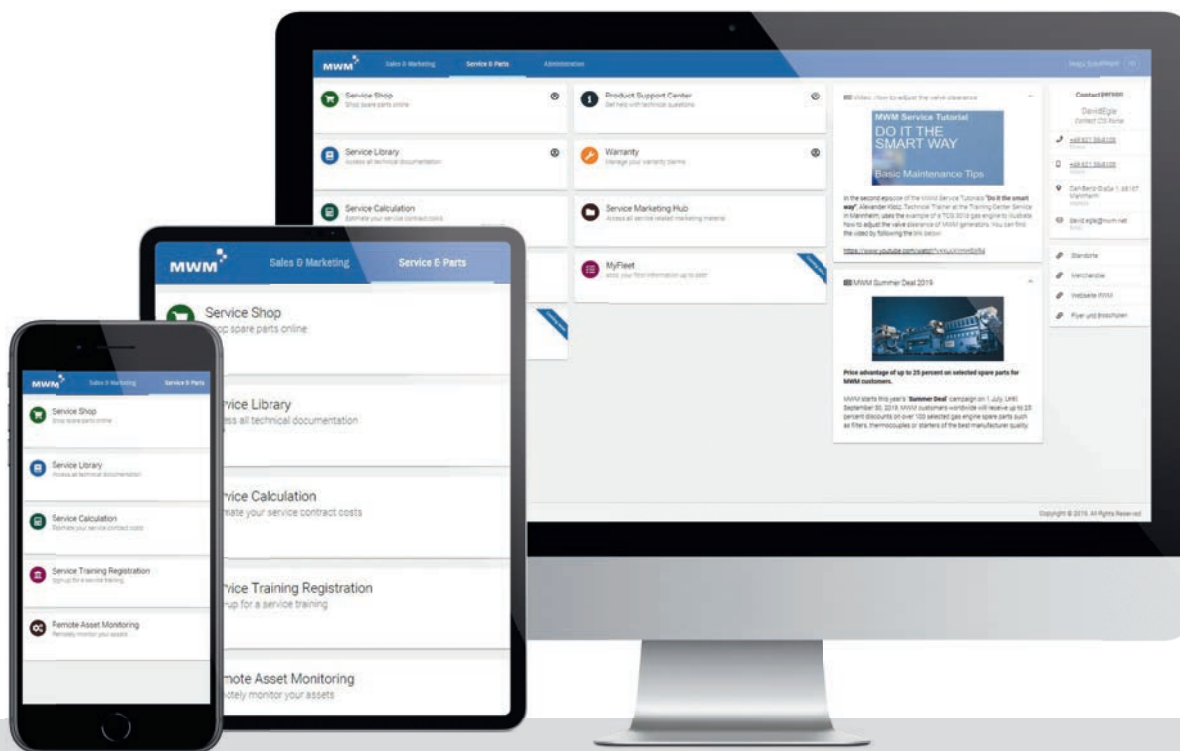

TCG PORTAL

Improve your daily business now

How to access

Navigate to <https://tcg-portal.mwm.net>, log in with your CWS-ID* and authenticate yourself through a second factor (e.g. your business e-mail or your mobile phone).

*If you don't have a CWS-ID already, contact your local Identity Manager or your sales representative.